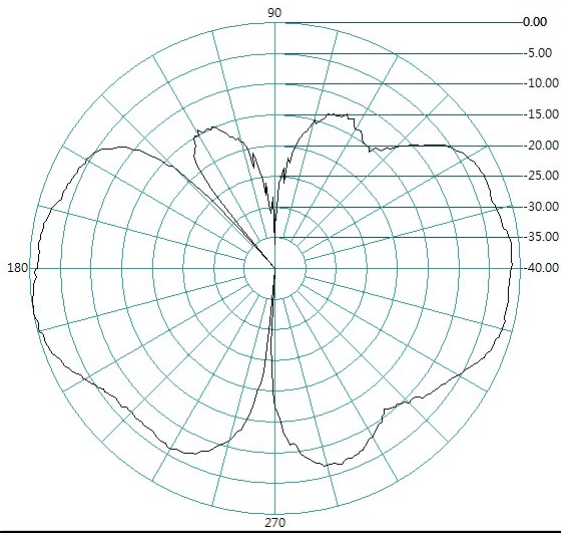

TEST REPORT

Description : FLAT TYPE 5.1-5.8GHz DIPOLE 5 dBi ANTENNA FOR SMA
 PLUG RP

Part NO. : WL-ANT58-05_FLAT

Radiation pattern :

E-plane	H-plane
---------	---------

5.1GHz

5.3GHz

5.5GHz