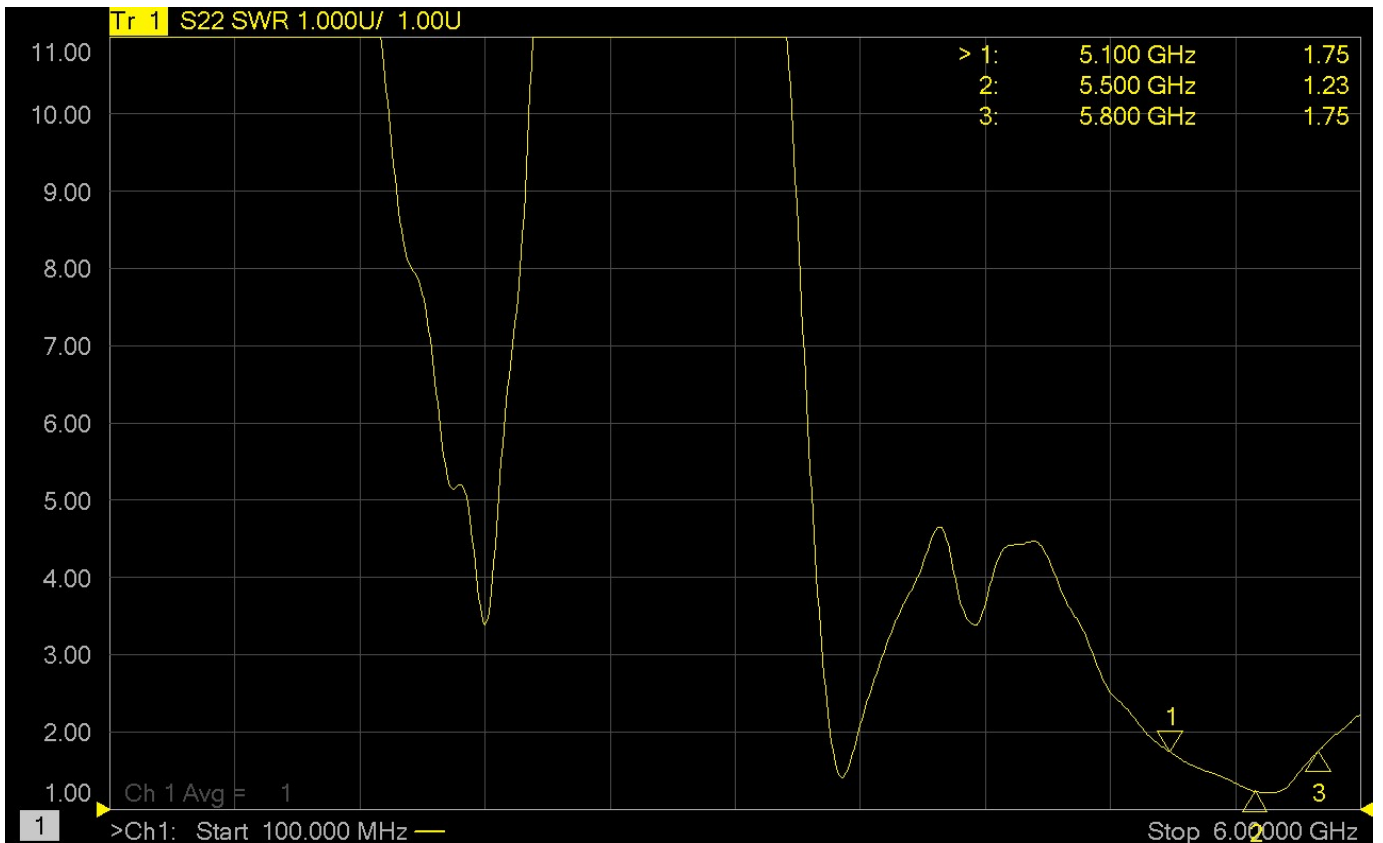

TEST REPORT

Description : FLAT TYPE 5.1-5.8GHz DIPOLE 5 dBi ANTENNA FOR SMA
 PLUG RP

Part NO. : WL-ANT58-05_FLAT

Radiation pattern :

E-plane	H-plane
---------	---------

5.1GHz

5.3GHz

5.5GHz

5.7GHz

5.8GHz