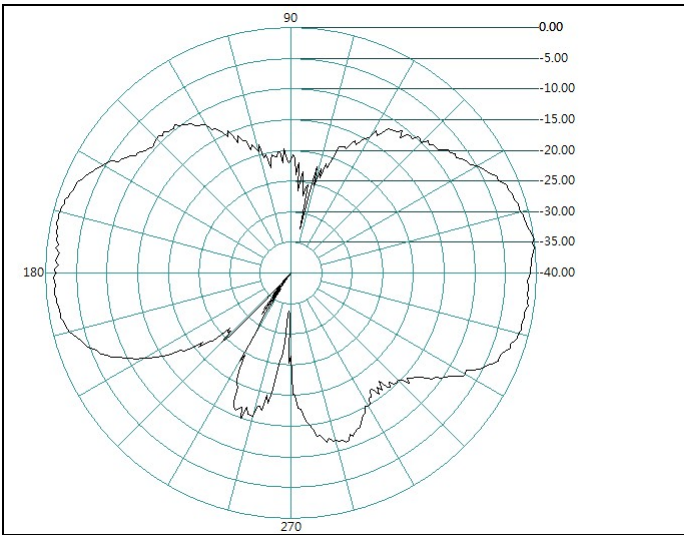

TEST REPORT

Description : FLAT TYPE 5.1-5.8GHz DIPOLE 5 dBi ANTENNA FOR SMA
 PLUG RP

Part NO. : WL-ANT58-05_FLAT

Radiation pattern :

E-plane	H-plane
---------	---------

5.1GHz

5.3GHz

5.5GHz

5.7GHz

5.8GHz