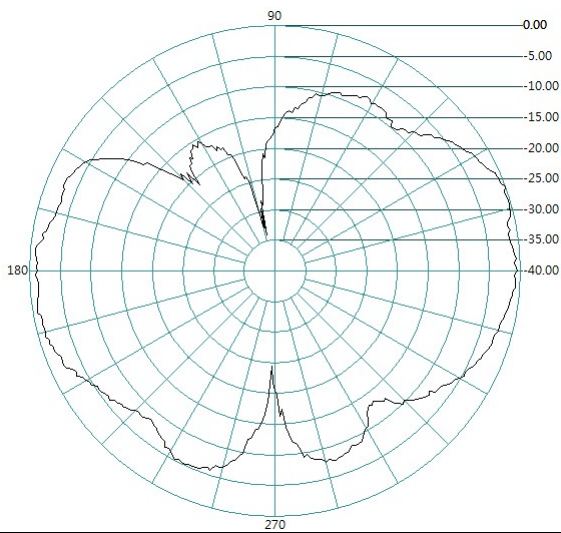

TEST REPORT

Description : FLAT TYPE 5.1-5.8GHz DIPOLE 5 dBi ANTENNA FOR SMA
 PLUG RP

Part NO. : WL-ANT58-05_FLAT

Radiation pattern :

E-plane	H-plane
---------	---------

5.1GHz

5.3GHz

5.5GHz

5.7GHz

5.8GHz