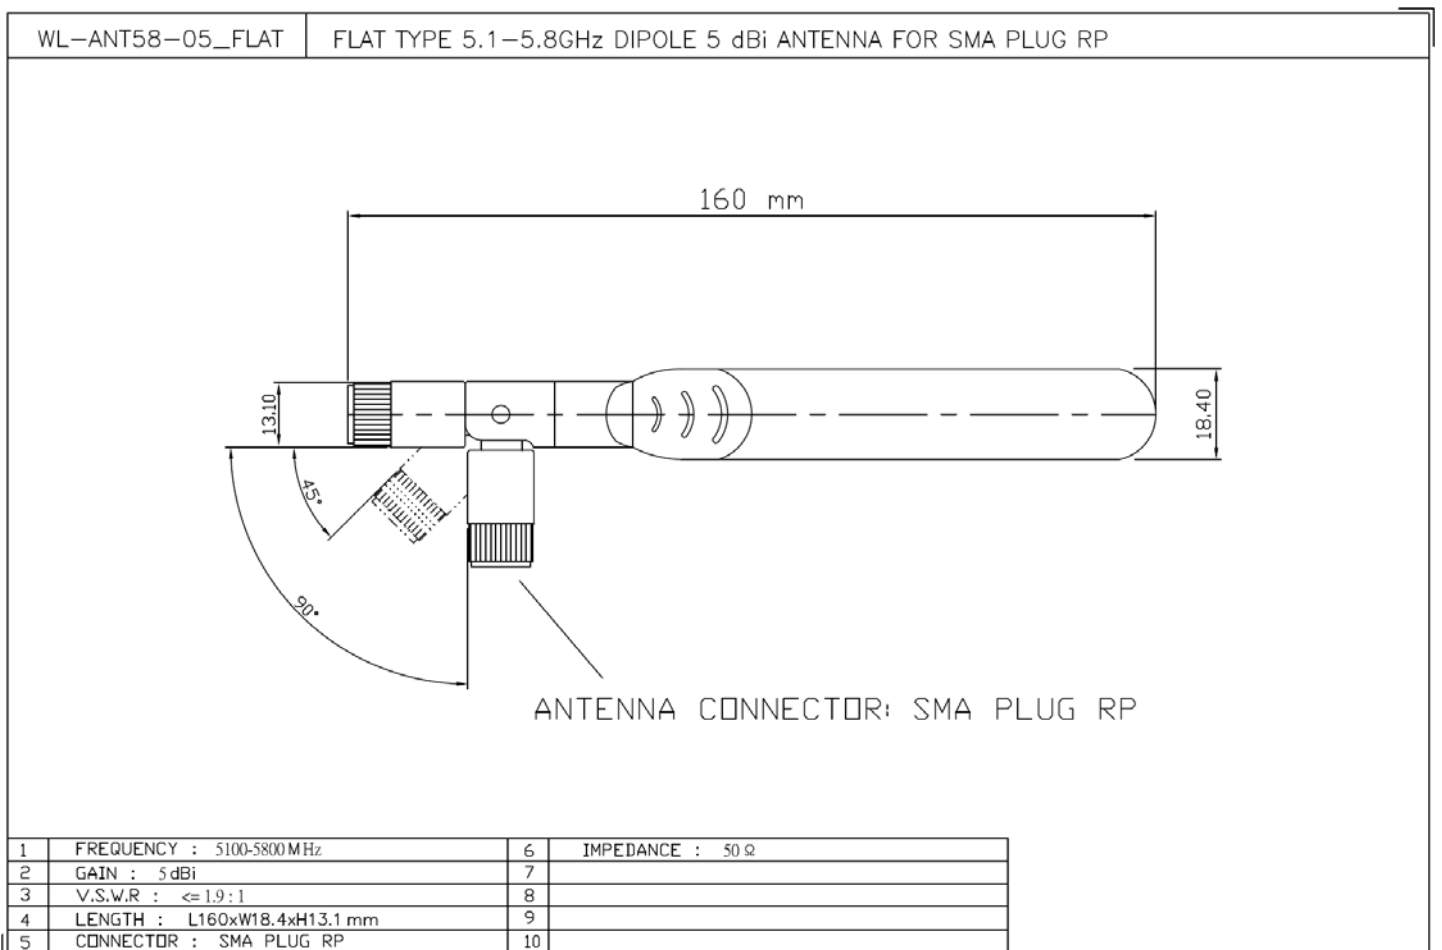

TEST REPORT

Description : FLAT TYPE 5.1-5.8GHz DIPOLE 5 dBi ANTENNA FOR SMA
 PLUG RP

Part NO. : WL-ANT58-05_FLAT

Radiation pattern :

E-plane	H-plane
---------	---------

5.1GHz

5.3GHz

5.5GHz