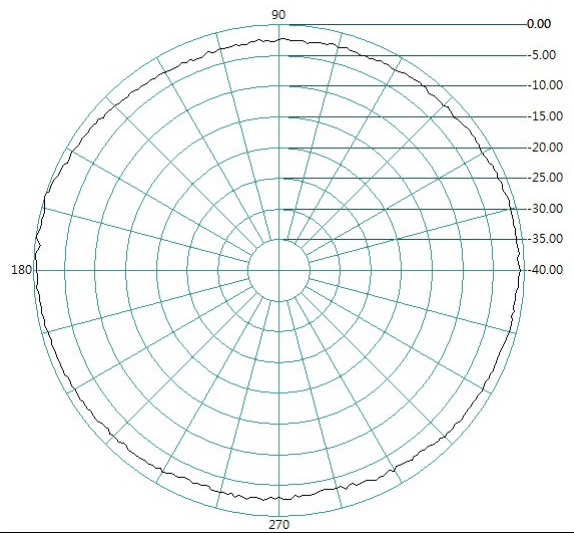

TEST REPORT

Description : FLAT TYPE 5.1-5.8GHz DIPOLE 5 dBi ANTENNA FOR SMA
 PLUG RP

Part NO. : WL-ANT58-05_FLAT

Radiation pattern :

E-plane	H-plane
---------	---------

5.1GHz

5.3GHz

5.5GHz