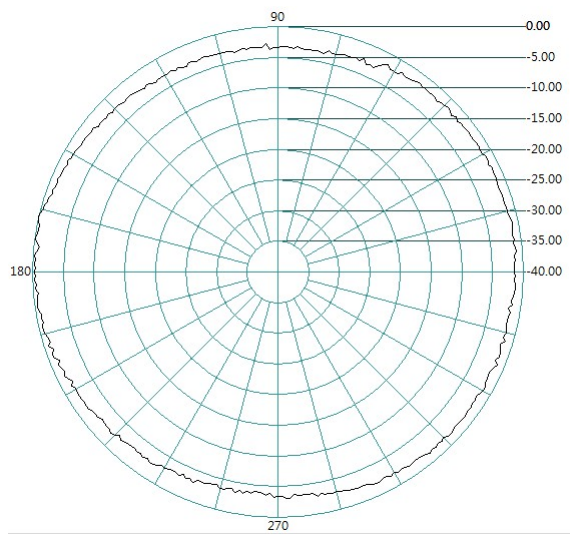

TEST REPORT

Description : FLAT TYPE 5.1-5.8GHz DIPOLE 5 dBi ANTENNA FOR SMA
 PLUG RP

Part NO. : WL-ANT58-05_FLAT

Radiation pattern :

E-plane	H-plane
---------	---------

5.1GHz

5.3GHz

5.5GHz