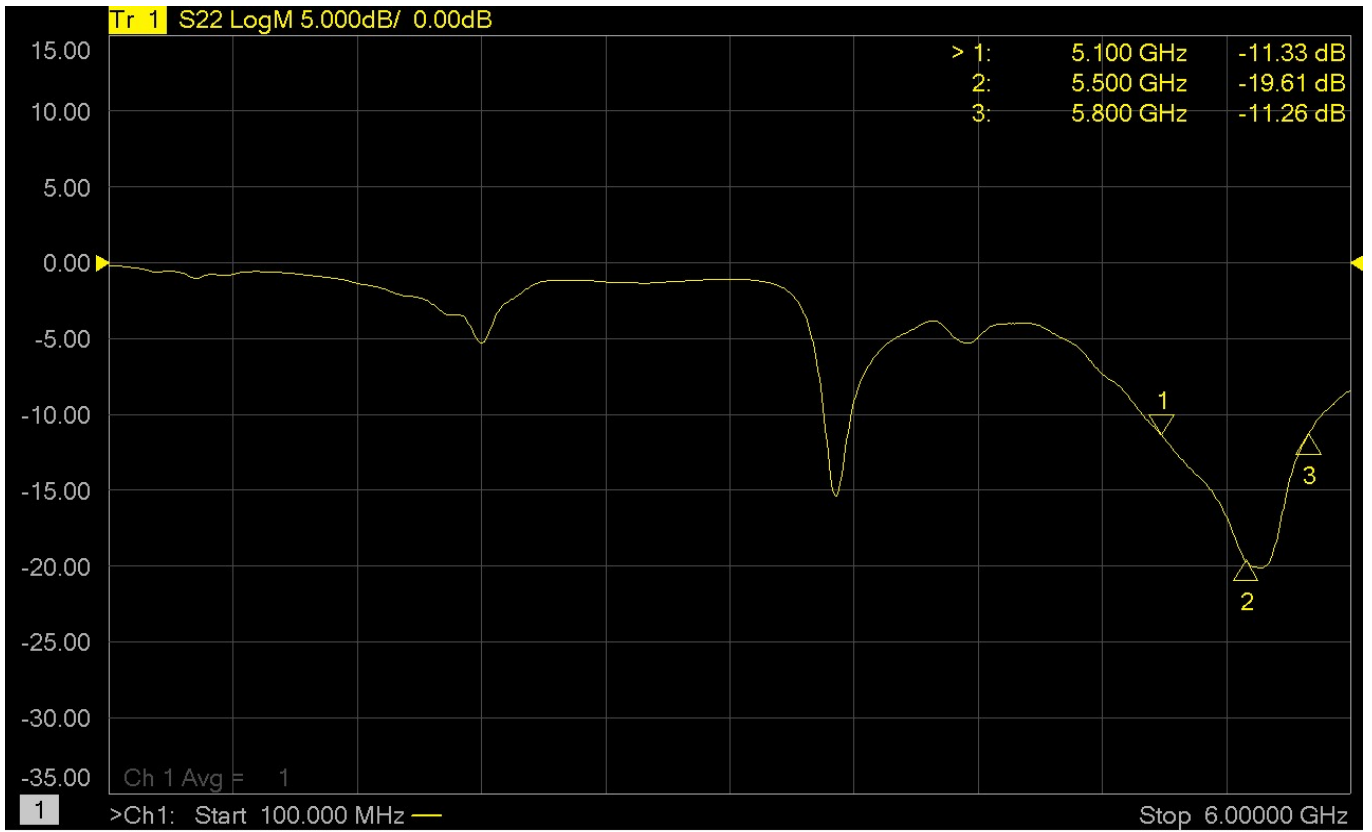

TEST REPORT

Description : FLAT TYPE 5.1-5.8GHz DIPOLE 5 dBi ANTENNA FOR SMA
 PLUG RP

Part NO. : WL-ANT58-05_FLAT

Radiation pattern :

E-plane	H-plane
---------	---------

5.1GHz

5.3GHz

5.5GHz

5.7GHz

5.8GHz