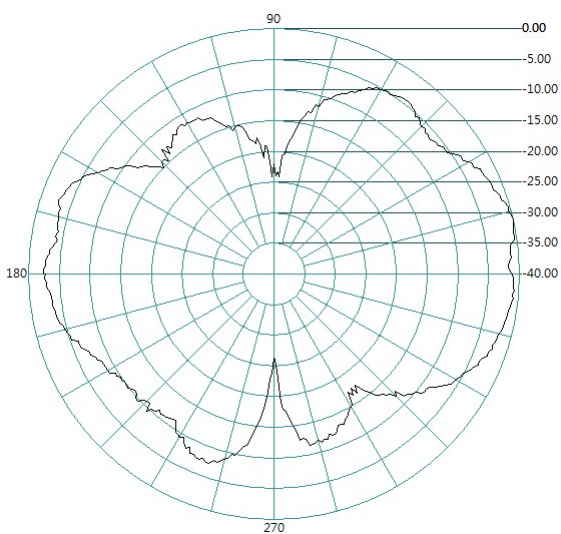

TEST REPORT

Description : FLAT TYPE 5.1-5.8GHz DIPOLE 5 dBi ANTENNA FOR SMA
 PLUG RP

Part NO. : WL-ANT58-05_FLAT

Radiation pattern :

E-plane	H-plane
---------	---------

5.1GHz

5.3GHz

5.5GHz

5.7GHz

5.8GHz