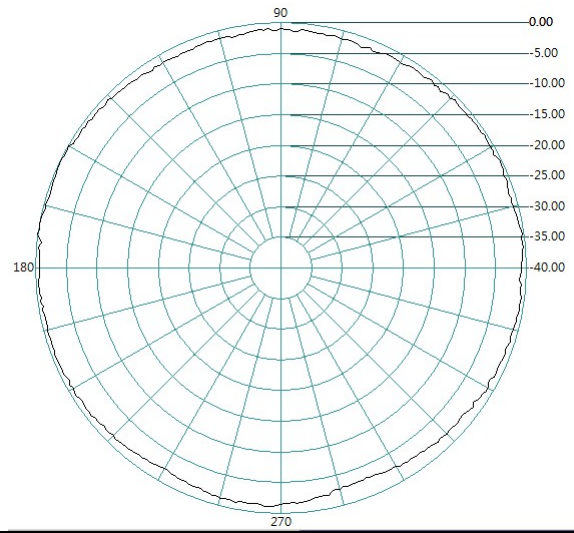

TEST REPORT

Description : FLAT TYPE 5.1-5.8GHz DIPOLE 5 dBi ANTENNA FOR SMA
 PLUG RP

Part NO. : WL-ANT58-05_FLAT

Radiation pattern :

E-plane	H-plane
---------	---------

5.1GHz

5.3GHz

5.5GHz