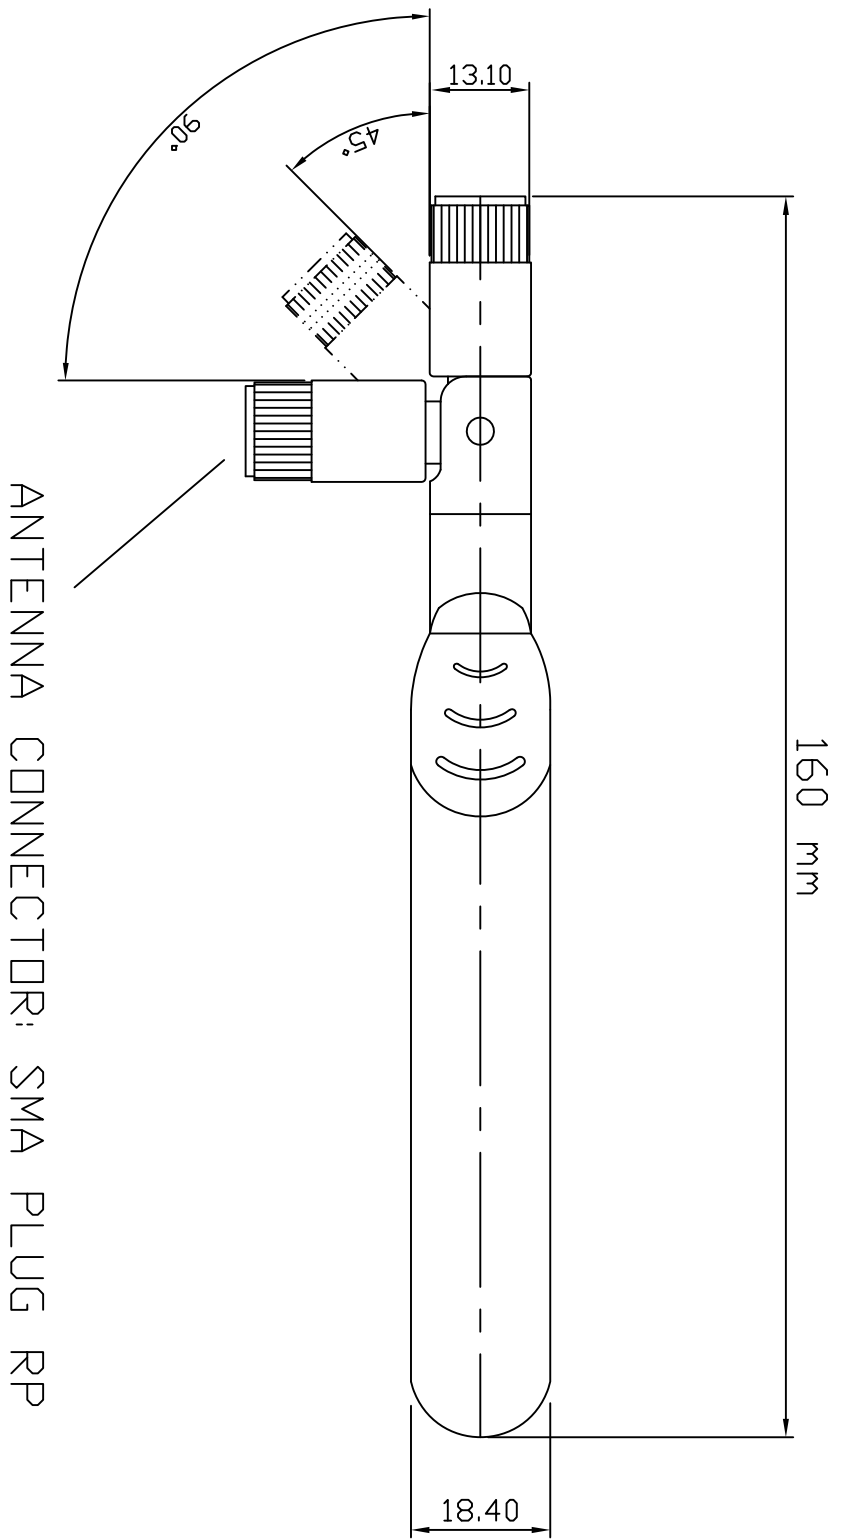

WL-ANT58-05_FLAT

FLAT TYPE 5.1-5.8GHZ DIPOLE 5 DBI ANTENNA FOR SMA PLUG RP

1	FREQUENCY : 5100-5800 MHz	6	IMPEDANCE : 50 Ω
2	GAIN : 5 DBI	7	
3	V.S.W.R : <=1.9:1	8	
4	LENGTH : L160xW18.4xH13.1 mm	9	
5	CONNECTOR : SMA PLUG RP	10	