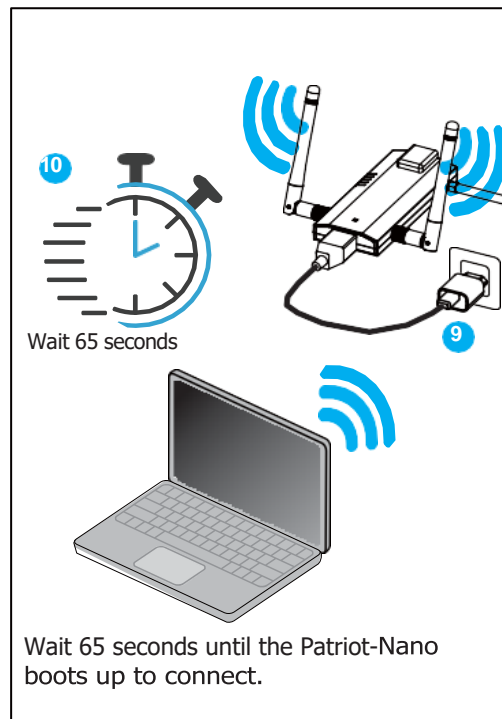

Solwise

WiFi WL-PATRIOT-NANO

Extend WiFi hotspot has
never been so easy

Quick Installation Guide

1. Connect Hardware

2. Connect to WiFi Patriot-nano

For Mobile:

Scan QR code sticker on the Patriot-nano indoor device to connect.

4. Select Campground WiFi

Click the campground WiFi signal to extend.

You have successfully finished.

User interface tips

The computer and smartphone icon shows how many and what types of devices are connected.

At the bottom right, there are three icons: a WiFi icon, a lock icon, and a refresh icon. A green arrow points from the refresh icon to a 'RESTART DEVICE' button. Above the icons are 'SCAN' and 'PROFILES' buttons.