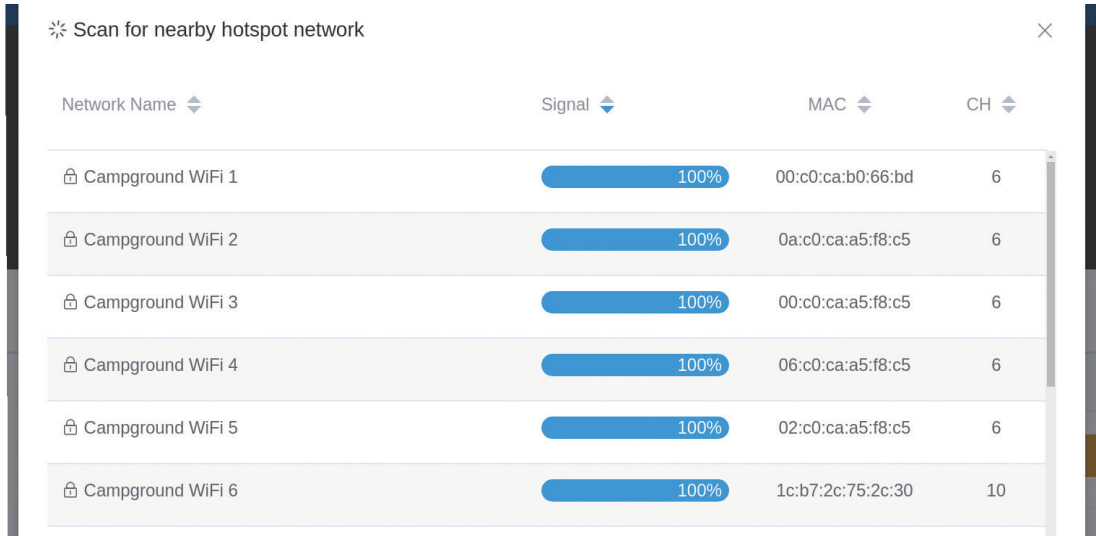

For PC:

Connect to the Patriot-nano WiFi. The Network name and Passcode are located on the QR code sticker.

3. Open setup page and Log in

Open a browser such as Chrome, Safari, Edge, or Firefox. Then type **192.168.45.1** into the address bar to access the setup page and enter the same Passcode on the sticker.

4. Select Campground WiFi

Click the campground WiFi signal to extend.

You have successfully finished.

User interface tips

The computer and smartphone icon shows how many and what types of devices are connected.

The Internet icon shows information on the WiFi hotspot you are connected to.

The screenshot displays the network status of a Solwise device. At the top, the status bar shows the Internet icon (a globe) highlighted with a red box. A green arrow points from this icon to a context menu with the following options: OTA Upgrade, Upgrade Firmware, Factory Default, Reboot, and Logout. Below the status bar, the network name 'Campground WiFi 1' and IP address '192.168.77.224' are visible. A second green arrow points from the network name to a table of network details.