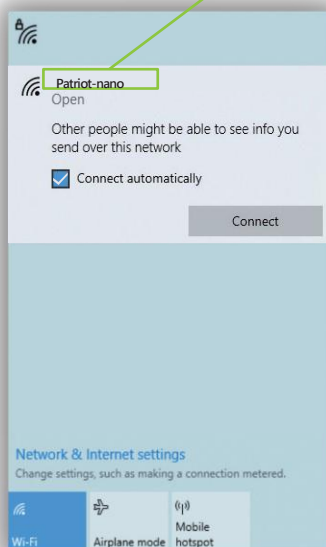

Solwise

WiFi WL-PATRIOT-NANO

Extend WiFi hotspot has
never been so easy

Quick Installation Guide

1. Connect Hardware

2. Connect to WiFi Patriot-nano

For Mobile:

Scan QR code sticker on the Patriot-nano indoor device to connect.

For PC:

Connect to the Patriot-nano WiFi. The Network name and Passcode are located on the QR code sticker.

3. Open setup page and Log in

Open a browser such as Chrome, Safari, Edge, or Firefox. Then type **192.168.45.1** into the address bar to access the setup page and enter the same Passcode on the sticker.