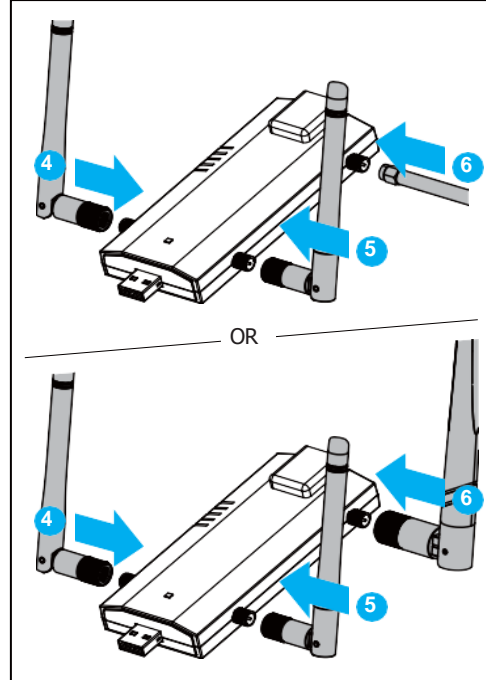

Solwise

WiFi WL-PATRIOT-NANO

Extend WiFi hotspot has
never been so easy

Quick Installation Guide

1. Connect Hardware

2. Connect to WiFi Patriot-nano

For Mobile:

Scan QR code sticker on the Patriot-nano indoor device to connect.