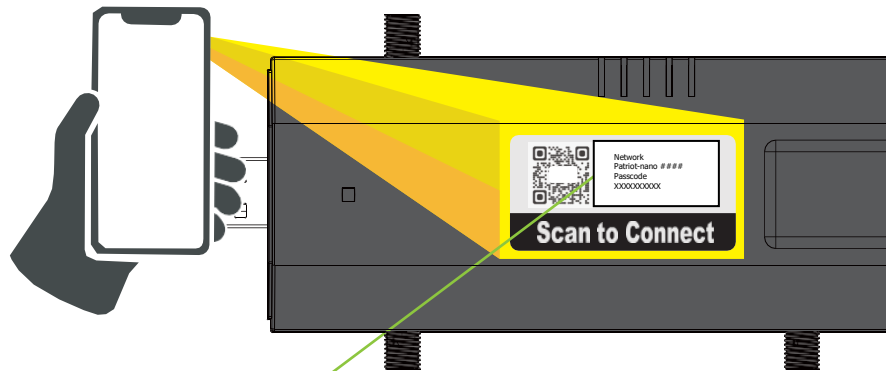

Solwise

WiFi WL-PATRIOT-NANO

Extend WiFi hotspot has
never been so easy

Quick Installation Guide

1. Connect Hardware

2. Connect to WiFi Patriot-nano

For Mobile:

Scan QR code sticker on the Patriot-nano indoor device to connect.

For PC:

Connect to the Patriot-nano WiFi. The Network name and Passcode are located on the QR code sticker.

3. Open setup page and Log in

Open a browser such as Chrome, Safari, Edge, or Firefox. Then type **192.168.45.1** into the address bar to access the setup page and enter the same Passcode on the sticker.

4. Select Campground WiFi

Click the campground WiFi signal to extend.

You have successfully finished.

User interface tips

The computer and smartphone icon shows how many and what types of devices are connected.